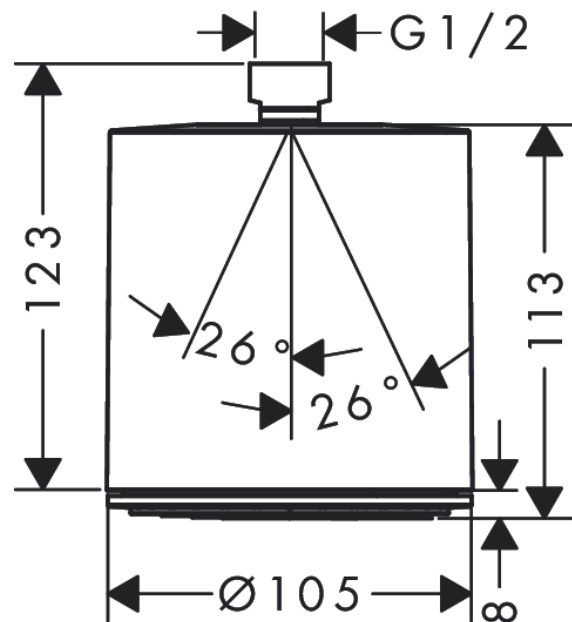

##### product features

- shower head size: 105 mm
- spray type: PowderRain
- ball-joint: overhead shower angle adjustable
- material spray disc: plastic
- spray disc surface: graphite
- maximum flow rate at 3 bar: 11,7 l/min
- flow rate PowderRain spray (at 3 bar): 11,7 l/min
- connection thread G 1/2
- connection dimension: DN15

#### Scale drawing