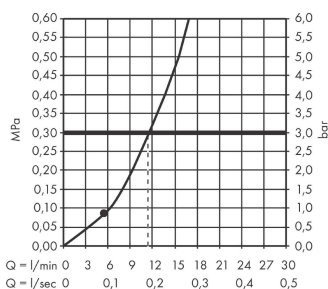

Flowchart

The consumption was measured in combination with the appropriate fittings (thermostat/mixer/in-wall valve) to reflect actual application in practice.